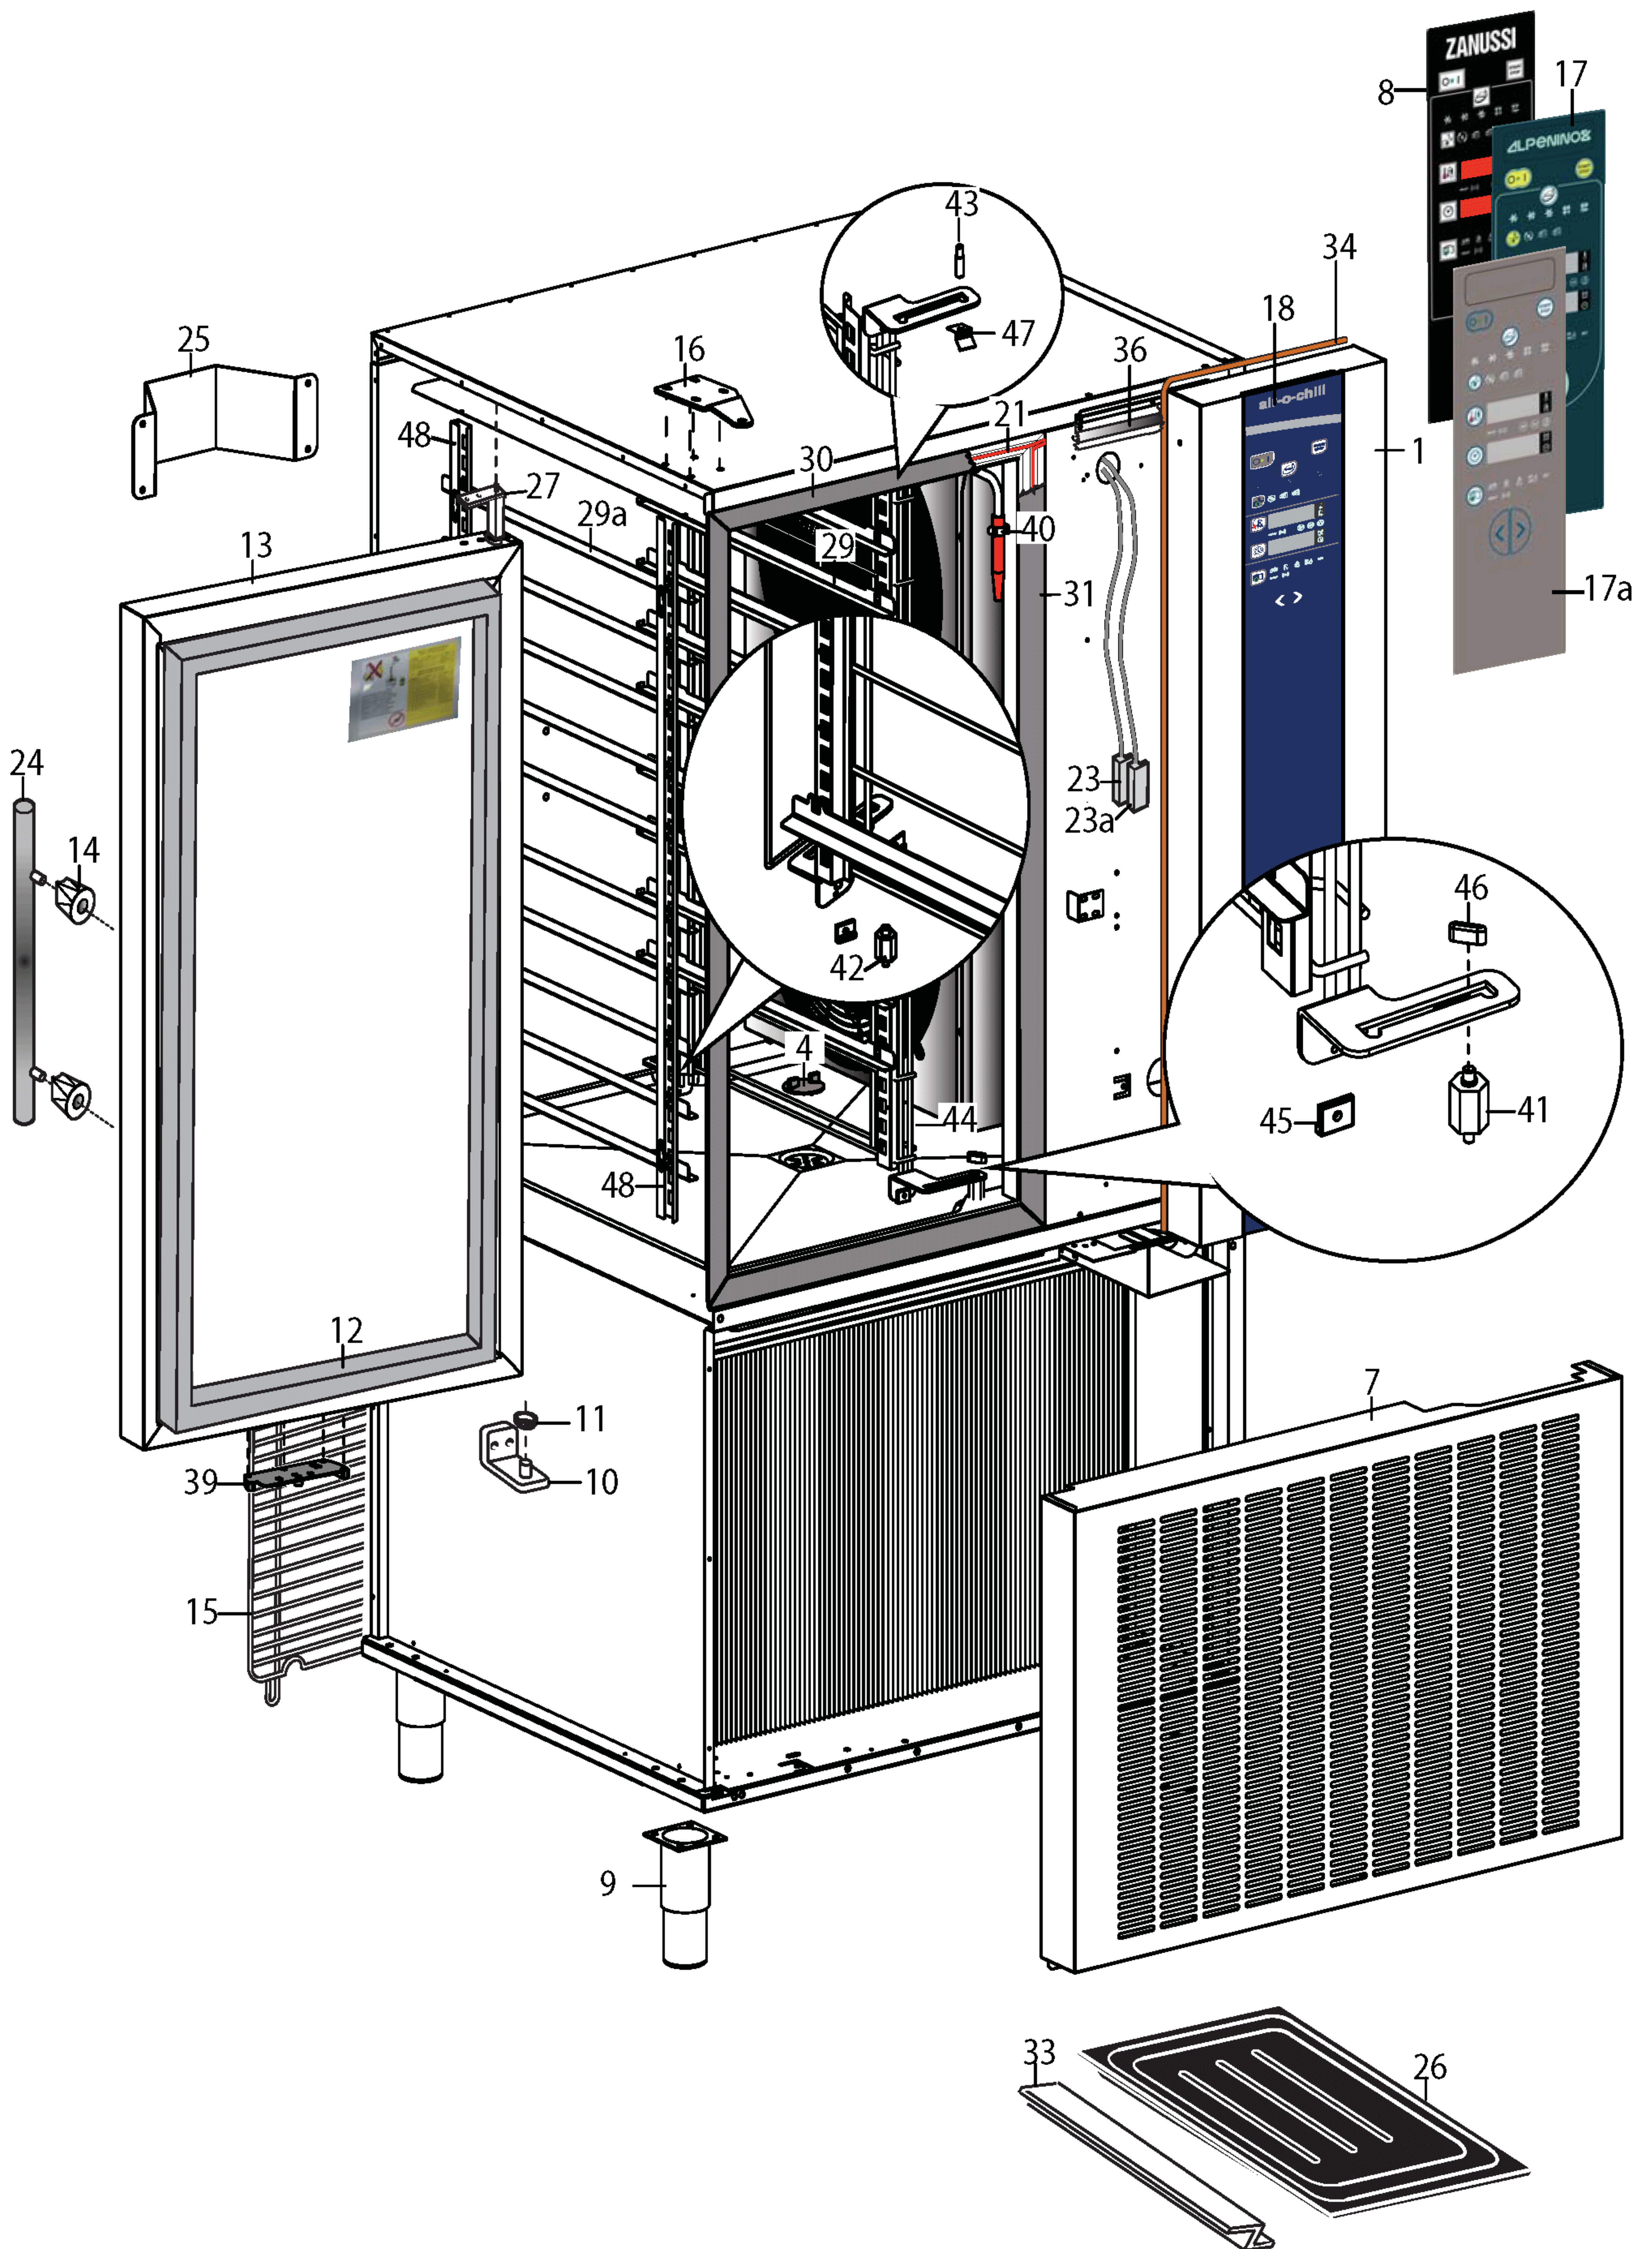

ABBATTITORI CONGELATORI

Blast chiller and freezer 10GN 2/1 LW

Code	AV.I	Model	Ref	Pag	Notes
726105	14/14	AOFPS102C	a	2,4,5	BCF 70 KG LW ELECTROLUX
726109	12/12	AOFS102CR	b	2,4,5	BCF 70 KG LW ELECTROLUX REMOTO
110711	14/14	BCFWS102	c	2,4,5	BCF 70 KG LW ZANUSSI
728616	16/16	EABCS72C	d	2,4,5	BCF 70 KG LW ALPEN
728826	01/01	EBCS72CR	e	2,4,5	BCF 70 KG LW ALPEN REMOTO
728674	05/05	HORBCF70	f	2,4,5	BCF 70 KG LW
727472	00/00	AOF102J	g	2,4,5	BCF 70 KG LW JAPAN
727343	15/15	ESP72HFG	h	3,4,5	BCF 70 KG LW USA

Pag.	Indice
2-3	Armadio porta intera
4	Gruppo refrigerante
5	Lista ricambi
6	Lista ricambi

Index
Cabinet with full doors
Cooling unit
Spare parts list
Spare parts list

From Ser. Nr.3351002 / Up to Ser. Nr 3351002